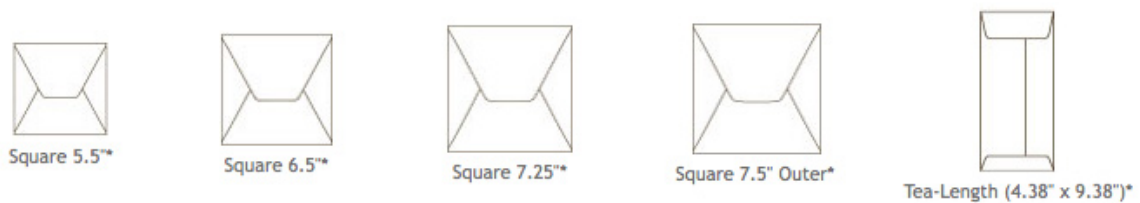

Mini (2.25" x 3.5")

A1 (5.13" x 3.63")

A2 (5.75" x 4.38")

A6 (6.5" x 4.75")

A7 (7.25" x 5.25")

A7 Outer (7.5" x 5.5")*

A9 (8.75" x 5.75")

Square 5.75"

Square 6.5"

Tea-Length (4.13" x 9.5")

* This size is available in Soft White, White, Blossom, Red, Curry, Chartreuse, Sage, Pool, and Chocolate only.

OPTIONS

Envelopes Continued

Arturo Collection (\$\$\$)

Our Italian-made Arturo Collection envelopes are some of the nicest you'll find. Their soft texture compliments the tactile quality of letterpress beautifully.